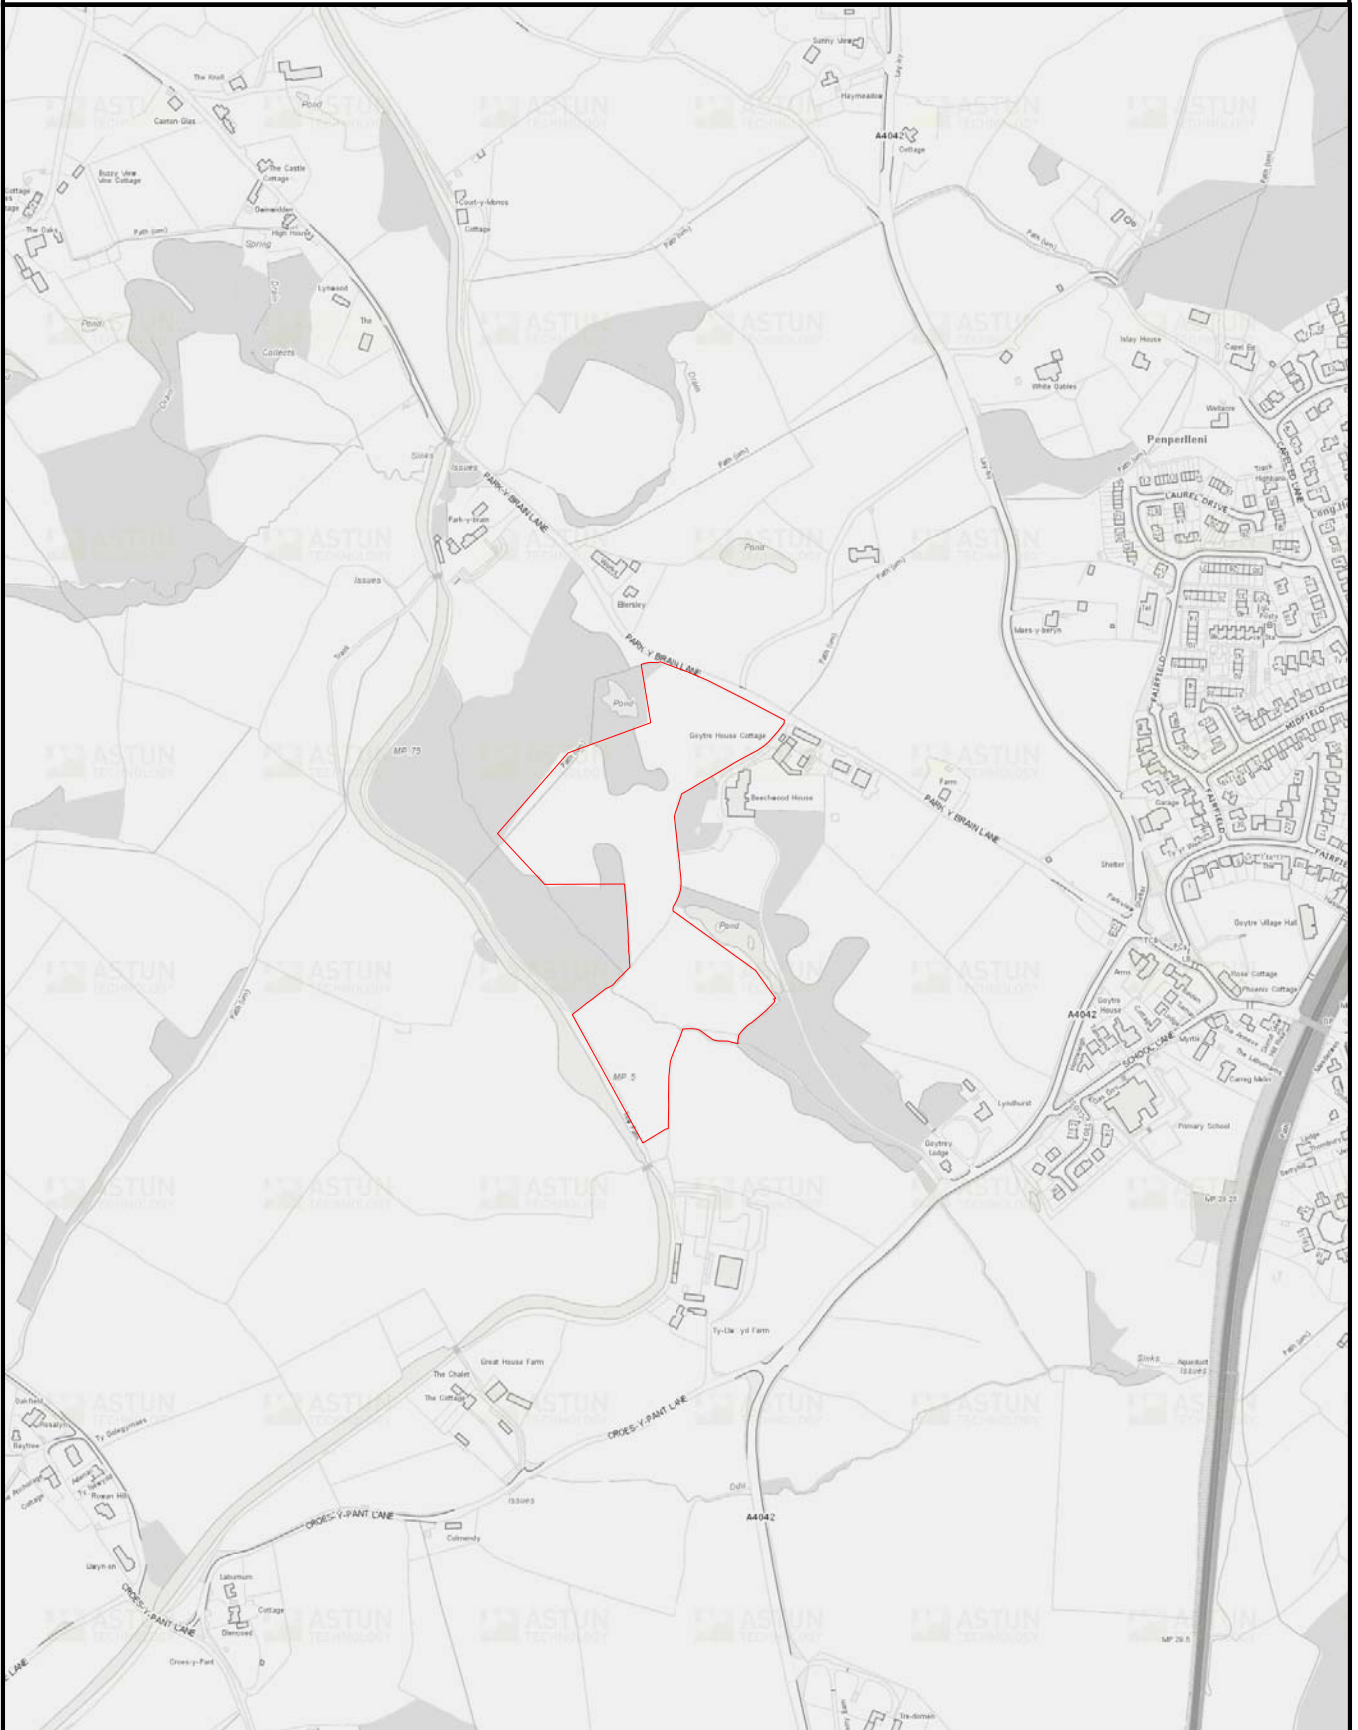

Land at Parc Y Brain Lane, Goytre

	Details		Rev No.			© Hawffraint y Goron a hawliau cronfa ddata 2011 Arolwg Ordnans 100023415 © Crown copyright and database rights 2011 Ordnance Survey 100023415
	Details of the plan					
	Drawn by	Scale	Date			
king.g	1:7000	6/29/2017				
File Pathname / Project / Drawing No.						